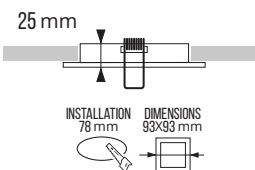

IP20 IK02 GU10 220V
230V

COLORS

DIMENSIONS

ACCESSORIES

IP65 Kit round
4608129

Blade clips
4607849

Honeycomb
4608204

COMPATIBLE LAMPS

GU10 LED LED module

OPTIONS

SPECIFICATIONS

ITEM CODE	DESCRIPTION	EQUIVALENT	COLOR
4604473	Ados MR16 Spot Square White Ø93x93mm Cutout Ø78mm (Incl. GU10 Fitting)	50W HAL	White
4604480	Ados MR16 Spot Square Black Ø93x93mm Cutout Ø78mm (Incl. GU10 Fitting)	50W HAL	Black
4604497	Ados MR16 Spot Square Black/Gold Ø93x93mm Cutout Ø78mm (Incl. GU10 Fitting)	50W HAL	Black/Gold

TECHNICAL DATA

ELECTRICAL DATA	
Voltage (V)	220-240
Frequency (Hz)	50/60
Max. Power (W)	50
Operating mode	GU10 fitting (included)
Electrical connection	2x 0.75mm ² wire
COLORS & MATERIALS	
Color (Housing)	White, Black, Black/Gold
Material (Housing)	Aluminum

CERTIFICATES & STANDARDS

Fixture certificates	CE
Ingress protection	IP20
Protection class IK	IK02

CAPABILITIES

Type of connection	GU10 with 18cm cable
Installation	Fixed

PRAGMALUX

All rights reserved. Pragmalux - PDL Lighting Group B.V. retains the right to modify product specifications without any prior notice or obligation and does not assume any liability for any consequences of using this document. Subject to errors and printing errors. Luminous flux tolerance: +/- 10%. Power consumption tolerance: +/- 10%.